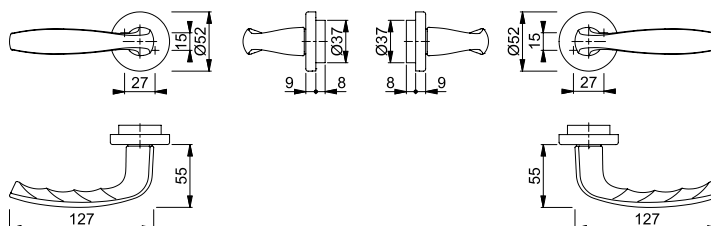

New York - 1810/42FI

duraplus®

HOPPE aluminium handle set on rose without escutcheons for entrance doors:

- Bearing: loose door handles, non-handed spring cassettes, maintenance-free slide bearing
- Connection: **HOPPE Quick-Fit connection** with HOPPE solid spindle (spindle - receiver components)
- Base: nylon
- Fixing: concealed, bolt-through, bidirectional, multi-purpose screws

Description				F1	F3	F4	F9	P.U.	O.C.		
				Art. no.	Art. no.	Art. no.	Art. no.				
Door handle set without escutcheon	65-75	8		10784144	12028411	12028423	10756961	1	10		
Description				F9714M				P.U.	O.C.		
Door handle set without escutcheon	65-75	8		12187458						1	10