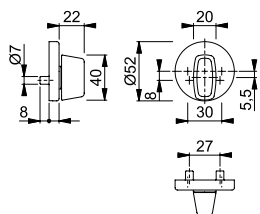

42FIS

duraplus®

HOPPE aluminium escutcheon with turn for entrance doors (interior side):

- Bearing: fixed/movable turn
- Connection: for 5 mm diagonal or 8 mm flat spindle
- Base: nylon
- Fixing: concealed, from inside, M5 thread screws that can be shortened

Description			Keyhole	F1	F3	F4	F9	P.U.	O.C.
				Art. no.	Art. no.	Art. no.	Art. no.		
Turn on rose, piece			5,5 	810734	2367156	11969453	810741	50	50
Description			Keyhole	F9714M				P.U.	O.C.
Turn on rose, piece			5,5 	11805663				50	50