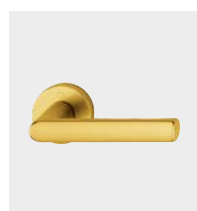

Exterior door sets

Hamburg
1700
page. 12