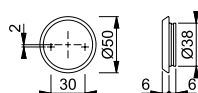

59M

duraplus®

HOPPE aluminum cylinder ring for entrance doors (exterior side):

- Fixing: concealed, from inside, for M5 thread screws

Description	Height	Keyhole	F1	F3	F4	F9	P.U.	O.C.
			Art. no.	Art. no.	Art. no.	Art. no.		
Cylinder ring (exterior), piece	6	without	634156	3522787	12195054	634163	50	50
Description	Height	Keyhole	F9714M Art. no.				P.U.	O.C.
Cylinder ring (exterior), piece	6	without	12009398				50	50