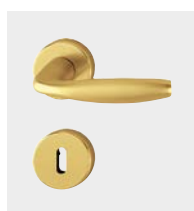

New York
1810
page. 7