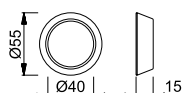

791

duraplus®

HOPPE aluminum cylinder ring for entrance doors:

- Fixing: with grub screw

Description	Height	F1	F3	F4	F9	P.U.	O.C.
		Art. no.	Art. no.	Art. no.	Art. no.		
Cylinder ring, piece	15	11613555	12180464	12180476	11613567	100	100
Description	Height	F9714M				P.U.	O.C.
		Art. no.					
Cylinder ring, piece	15	12194529				100	100