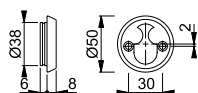

59F

duraplus®

HOPPE aluminum cylinder ring for entrance doors (interior side):

- Fixing: visible, from inside, M5 thread screws

Description	Height	Keyhole	F1	F3	F4	F9	P.U.	O.C.
			Art. no.	Art. no.	Art. no.	Art. no.		
Cylinder ring (interior), piece	6	without	634187	12180956	12180968	625734	50	50
			612376	12181262	12181274	612390	50	50
	8		612406	12181559	12181560	612420	50	50
	11		612437	12181651	12181663	612451	50	50
	13		12181687	12181699	12181705	12172790	50	50
	18		11573661	12180975	12180981	612550	50	50
Description	Height	Keyhole	F9714M Art. no.				P.U.	O.C.
Cylinder ring (interior), piece	6	without	12009441				50	50
			12165895				50	50
	8		12160684				50	50
	11		12160714				50	50
	13		12165979				50	50
	18		12160660				50	50