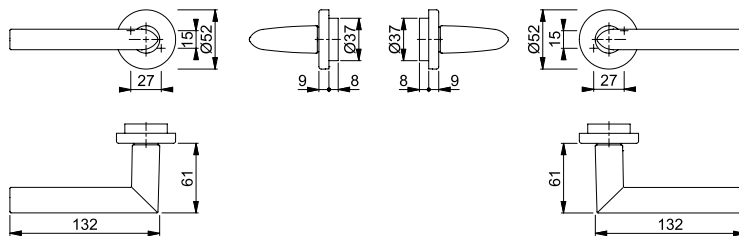

Quick-Fit

Stockholm - 1140/42FI

duraplus®

HOPPE aluminium handle set on rose without escutcheons for entrance doors:

- Bearing: loose door handles, non-handed spring cassettes, maintenance-free slide bearing
- Connection: **HOPPE Quick-Fit connection** with HOPPE solid spindle (spindle - receiver components)
- Base: nylon
- Fixing: concealed, bolt-through, bidirectional, multi-purpose screws

Description				F1	F3	F4	F9	P.U.	O.C.
				Art. no.	Art. no.	Art. no.	Art. no.		
Door handle set without escutcheon	65-75	8		3527326	12028381	12028393	3076123	1	10
Description				F9714M				P.U.	O.C.
Door handle set without escutcheon	65-75	8		12187465				1	10