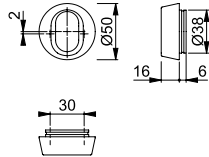

790

duraplus®

HOPPE aluminum cylinder ring for entrance doors:

- Fixing: with grub screw

Description	Height	F1	F3	F4	F9	P.U.	O.C.
		Art. no.	Art. no.	Art. no.	Art. no.		
Cylinder ring, piece	8	613632	12180439	12180452	613656	80	80
	13	613663	12029026	12009519	613687	80	80
Description	Height	F9714M				P.U.	O.C.
		Art. no.					
Cylinder ring, piece	8	12160647				80	80
	13	12165585				80	80

■ **659M**

duraplus®

HOPPE aluminium cylinder ring (exterior side):

- Fixing: concealed, from inside, for M5 thread screws

Description	Cyl. project.	Height	Keyhole	F1	F3	F4	F9	P.U.	O.C.
				Art. no.	Art. no.	Art. no.	Art. no.		
Cylinder ring (exterior), piece	6-11	11		11811766	12181286	11969465	11811778	50	50
	11-16	16		11811785	12181523	11969477	11811791	50	50
	16-21	21		11811808	12181535	12181547	11811815	50	50
Description	Cyl. project.	Height	Keyhole	F9714M Art. no.				P.U.	O.C.
Cylinder ring (exterior), piece	6-11	11		11869082				50	50
	11-16	16		11869008				50	50
	16-21	21		11869069				50	50