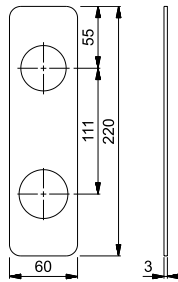

2910

duraplus®

HOPPE aluminium flat backplate for entrance doors:

- Special feature: backplate with cut-out for cylinder sleeve and cylinder ring and for handle sets on rose (to be ordered separately)

Description			Keyhole/ Distance	F1	F3	F4	F9	P.U.	O.C.
				Art. no.	Art. no.	Art. no.	Art. no.		
Backplate, piece			○ 111	613762	12180270	12009507	613793	10	40
Description			Keyhole/ Distance	F9714M				P.U.	O.C.
Backplate, piece			○ 111	12160593				10	40