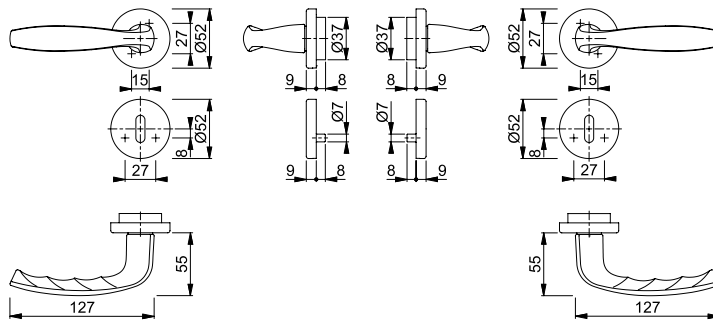

Description			Keyhole	F1	F3	F4	F9	P.U.	O.C.
				Art. no.	Art. no.	Art. no.	Art. no.		
Door handle set	37-42	8		11790465	12178937	11791725	11782742	1	10
Bathroom/WC handle set with red-white-indicator	37-42	8 5 diag.	 1.5	11790477	12178949	11791731	11783059	1	10
Description			Keyhole	F9714M				P.U.	O.C.
Door handle set	37-42	8		11782754				1	10
Bathroom/WC handle set with red-white-indicator	37-42	8 5 diag.	 1.5	11783060				1	10

Quick-Fit

New York - 1810/42FI/42FIS

duraplus®

HOPPE aluminium handle set on rose with escutcheons for interior doors:

- Bearing: loose door handles, non-handed spring cassettes, maintenance-free slide bearing
- Connection: **HOPPE Quick-Fit connection** with HOPPE solid spindle (spindle - receiver components)
- Base: nylon
- Fixing: concealed, bolt-through, bidirectional, multi-purpose screws

Description			Keyhole	F1	F3	F4	F9	P.U.	O.C.
				Art. no.	Art. no.	Art. no.	Art. no.		
Door handle set	37-42	8		3282592	3880381	12028502	3290795	1	10
Bathroom/WC handle set with red-white-indicator	37-42	8 5 diag.		3290808	3880411	12028496	3290816	1	10
Description			Keyhole	F9714M Art. no.				P.U.	O.C.
Door handle set	37-42	8		11962227				1	10
Bathroom/WC handle set with red-white-indicator	37-42	8 5 diag.		11962239				1	10