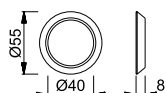

790

duraplus®

HOPPE aluminum cylinder ring for entrance doors:

- Fixing: with grub screw

Description	Height	F1	F3	F4	F9	P.U.	O.C.
		Art. no.	Art. no.	Art. no.	Art. no.		
Cylinder ring, piece	8	613632	12180439	12180452	613656	80	80
	13	613663	12029026	12009519	613687	80	80
Description	Height	F9714M				P.U.	O.C.
		Art. no.					
Cylinder ring, piece	8	12160647				80	80
	13	12165585				80	80