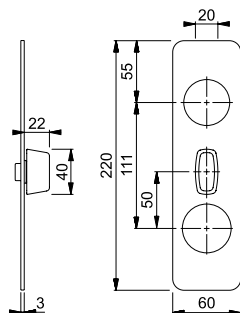

2910

duraplus®

HOPPE aluminium flat backplate with turn for entrance doors:

- Bearing: fixed/movable turn
- Connection: for 5 mm diagonal, 8 mm flat spindle
- Special feature: backplate with cut-out for cylinder sleeve and cylinder ring and for handle sets on rose (to be ordered separately)

Description			Keyhole/ Distance	F1	F3	F4	F9	P.U.	O.C.
				Art. no.	Art. no.	Art. no.	Art. no.		
Backplate with turn, piece			⊕ 50	613724	12180269	12008801	613748	10	40
Description			Keyhole/ Distance	F9714M				P.U.	O.C.
Backplate with turn, piece			⊕ 50	12160581				10	40