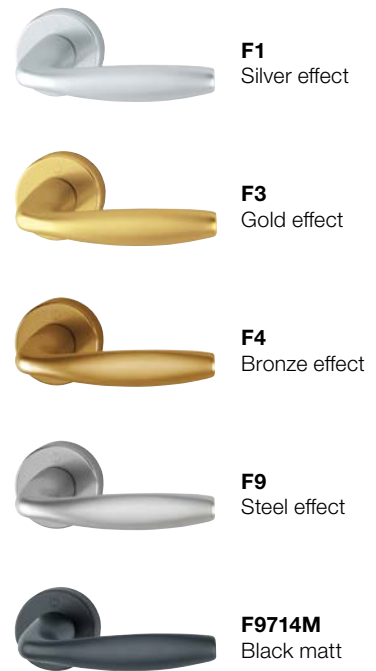

HOPPE aluminium handles – Four series in five colours

Handles from HOPPE can create new highlights for individual interior design styles. The aluminium series Hamburg, New York, Stockholm and Vitória are the ideal match for modern home furnishings.

The choice of five attractive finishes in each series makes it easy to find the right handle for every style. The familiar F1 silver effect and F9 steel effect are completed with the on-trend colours F3 gold effect, F4 bronze effect and F9714M matt black.

Black door handles are currently on trend. They are particularly impressive on dark-coloured door leaves, enhancing their modern impression in a stylish yet inconspicuous manner. These dark colour shades can lend a tone-in-tone furnishing style even more elegance.

Gold-coloured door handles perfectly match the on-trend metallic finishes of furniture and home accessories. They can also make a room feel cosy.

Our architectural fittings are extensively tested for lasting, flawless function – based on practice on the product carrier. That's why we offer a 10-year guarantee on the mechanical function of our door handles.