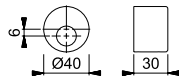

■ **990**

duraplus®

HOPPE aluminium cylinder sleeve for entrance doors:

- Fixing: with grub screw

Description		Keyhole/ Distance	F1	F3	F4	F9	P.U.	O.C.
			Art. no.	Art. no.	Art. no.	Art. no.		
Cylinder sleeve, piece			613694	12028995	12009520	613717	50	50
Description		Keyhole/ Distance	F9714M Art. no.				P.U.	O.C.
Cylinder sleeve, piece			12160605				50	50