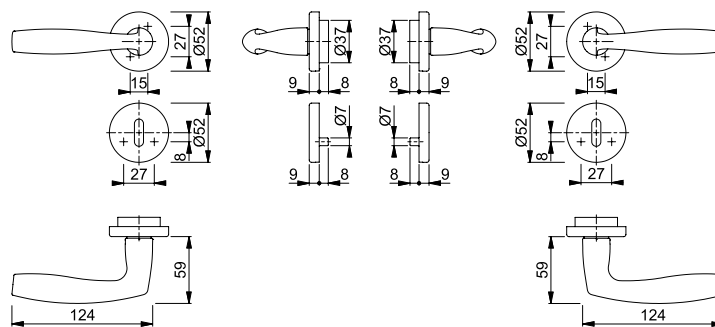

Description			Keyhole	F1	F3	F4	F9	P.U.	O.C.
				Art. no.	Art. no.	Art. no.	Art. no.		
Door handle set	37-42	8		2893754	11598475	11598487	2944507	1	10
Bathroom/WC handle set with red-white-indicator	37-42	8 5 diag.		2893789	12028332	12028344	2975872	1	10
Description			Keyhole	F9714M Art. no.				P.U.	O.C.
Door handle set	37-42	8		12187483				1	10
Bathroom/WC handle set with red-white-indicator	37-42	8 5 diag.		11891105				1	10

Quick-Fit

Vitória - 1515/42FI/42FIS

duraplus®

HOPPE aluminium handle set on rose with escutcheons for interior doors:

- Bearing: loose door handles, non-handed spring cassettes, maintenance-free slide bearing
- Connection: **HOPPE Quick-Fit connection** with HOPPE solid spindle (spindle - receiver components)
- Base: nylon
- Fixing: concealed, bolt-through, bidirectional, multi-purpose screws

Description			Keyhole	F1	F4	F9	F3	P.U.	O.C.
				Art. no.	Art. no.	Art. no.	Art. no.		
Door handle set	37-42	8		2866369	11969441	2866377	12178998	1	10
Bathroom/WC handle set with red-white-indicator	37-40	8 5 diag.		2866393	12179012	2866406	12179000	1	10
Description			Keyhole	F9714M Art. no.				P.U.	O.C.
Door handle set	37-42	8		12162784				1	10
Bathroom/WC handle set with red-white-indicator	37-40	8 5 diag.		12179024				1	10