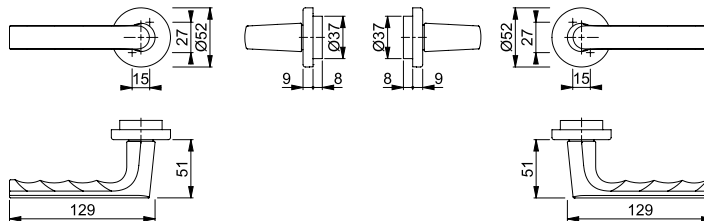

Quick-Fit

Hamburg - 1700/42FI

duraplus®

HOPPE aluminium handle set on rose without escutcheons for entrance doors:

- Bearing: loose door handles, non-handed spring cassettes, maintenance-free slide bearing
- Connection: **HOPPE Quick-Fit connection** with HOPPE solid spindle (spindle - receiver components)
- Base: nylon
- Fixing: concealed, bolt-through, bidirectional, multi-purpose screws

Description				F1	F3	F4	F9	P.U.	O.C.		
				Art. no.	Art. no.	Art. no.	Art. no.				
Door handle set without escutcheon	65-75	8		12009301	12178950	12009313	12009325	1	10		
Description				F9714M				P.U.	O.C.		
Door handle set without escutcheon	65-75	8		12187446						1	10