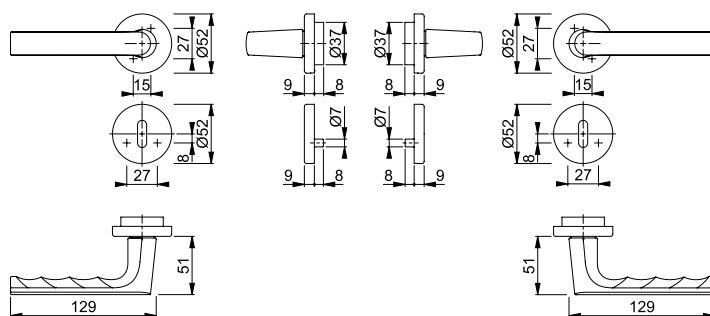

Hamburg - 1700/42FI/42FIS

duraplus®

Quick-Fit

HOPPE aluminium handle set on rose with escutcheons for interior doors:

- Bearing: loose door handles, non-handed spring cassettes, maintenance-free slide bearing
- Connection: **HOPPE Quick-Fit connection** with HOPPE solid spindle (spindle - receiver components)
- Base: nylon
- Fixing: concealed, bolt-through, bidirectional, multi-purpose screws

Description			Keyhole	F1	F3	F4	F9	P.U.	O.C.
				Art. no.	Art. no.	Art. no.	Art. no.		
Door handle set	37-42	8		11790465	12178937	11791725	11782742	1	10
Bathroom/WC handle set with red-white-indicator	37-42	8 5 diag.	 1.5	11790477	12178949	11791731	11783059	1	10
Description			Keyhole	F9714M				P.U.	O.C.
Door handle set	37-42	8		11782754				1	10
Bathroom/WC handle set with red-white-indicator	37-42	8 5 diag.	 1.5	11783060				1	10