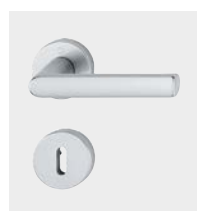

Interior door sets

Hamburg
1700
page. 6