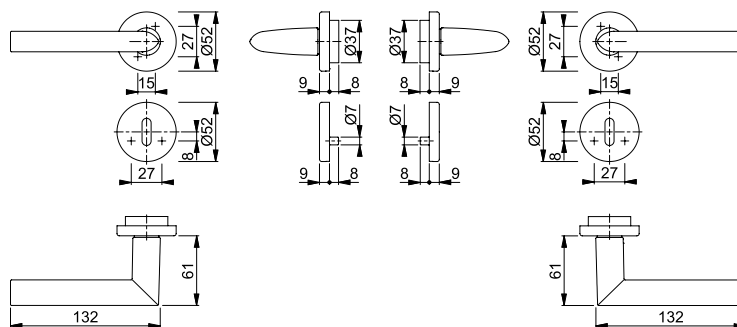

Quick-Fit

Stockholm - 1140/42FI/42FIS

duraplus®

HOPPE aluminium handle set on rose with escutcheons for interior doors:

- Bearing: loose door handles, non-handed spring cassettes, maintenance-free slide bearing
- Connection: **HOPPE Quick-Fit connection** with HOPPE solid spindle (spindle - receiver components)
- Base: nylon
- Fixing: concealed, bolt-through, bidirectional, multi-purpose screws

Description			Keyhole	F1	F3	F4	F9	P.U.	O.C.
				Art. no.	Art. no.	Art. no.	Art. no.		
Door handle set	37-42	8		2893754	11598475	11598487	2944507	1	10
Bathroom/WC handle set with red-white-indicator	37-42	8 5 diag.		2893789	12028332	12028344	2975872	1	10
Description			Keyhole	F9714M Art. no.				P.U.	O.C.
Door handle set	37-42	8		12187483				1	10
Bathroom/WC handle set with red-white-indicator	37-42	8 5 diag.		11891105				1	10