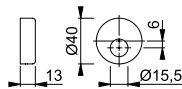

■ **990-1**

duraplus®

HOPPE aluminium cylinder sleeve for entrance doors:

- Fixing: with grub screw

Description		Keyhole/ Distance	F1	F3	F4	F9	P.U.	O.C.
			Art. no.	Art. no.	Art. no.	Art. no.		
Cylinder sleeve, piece			11613531	12180488	12180495	11613543	100	100
Description		Keyhole/ Distance	F9714M Art. no.				P.U.	O.C.
Cylinder sleeve, piece			12182266				100	100