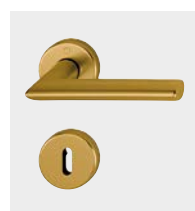

Stockholm
1140
page. 8