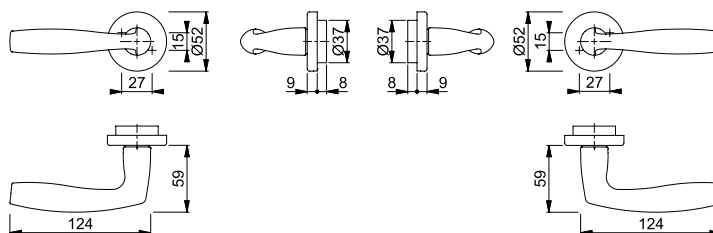

Vitória - 1515/42FI

duraplus®

HOPPE aluminium handle set on rose without escutcheons for entrance doors:

- Bearing: loose door handles, non-handed spring cassettes, maintenance-free slide bearing
- Connection: **HOPPE Quick-Fit connection** with HOPPE solid spindle (spindle - receiver components)
- Base: nylon
- Fixing: concealed, bolt-through, bidirectional, multi-purpose screws

Description				F1	F3	F4	F9	P.U.	O.C.
				Art. no.	Art. no.	Art. no.	Art. no.		
Door handle set without escutcheon	65-75	8		3485331	12178986	12009489	2966141	1	10
Description				F9714M				P.U.	O.C.
Door handle set without escutcheon	65-75	8		12179048				1	10