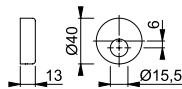

■ **990-1**

duraplus®

HOPPE aluminium cylinder sleeve for entrance doors:
• Fixing: with grub screw

Description		Keyhole/ Distance	F1	F3	F4	F9	P.U.	O.C.
			Art. no.	Art. no.	Art. no.	Art. no.		
Cylinder sleeve, piece			11613531	12180488	12180495	11613543	100	100
Description		Keyhole/ Distance	F9714M Art. no.				P.U.	O.C.
Cylinder sleeve, piece			12182266				100	100