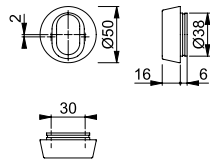

## 790

duraplus®

HOPPE aluminum cylinder ring for entrance doors:

- Fixing: with grub screw

Description	Height	F1	F3	F4	F9	P.U.	O.C.
		Art. no.	Art. no.	Art. no.	Art. no.		
Cylinder ring, piece	8	613632	12180439	12180452	613656	80	80
	13	613663	12029026	12009519	613687	80	80
Description	Height	F9714M				P.U.	O.C.
		Art. no.					
Cylinder ring, piece	8	<b>12160647</b>				80	80
	13	12165585				80	80

■ **659M**

duraplus®

HOPPE aluminium cylinder ring (exterior side):

- Fixing: concealed, from inside, for M5 thread screws

Description	Cyl. project.	Height	Keyhole	F1	F3	F4	F9	P.U.	O.C.
				Art. no.	Art. no.	Art. no.	Art. no.		
Cylinder ring (exterior), piece	6-11	11		11811766	12181286	11969465	11811778	50	50
	11-16	16		11811785	12181523	<b>11969477</b>	11811791	50	50
	16-21	21		11811808	12181535	12181547	11811815	50	50
Description	Cyl. project.	Height	Keyhole	F9714M Art. no.				P.U.	O.C.
Cylinder ring (exterior), piece	6-11	11		11869082				50	50
	11-16	16		11869008				50	50
	16-21	21		11869069				50	50