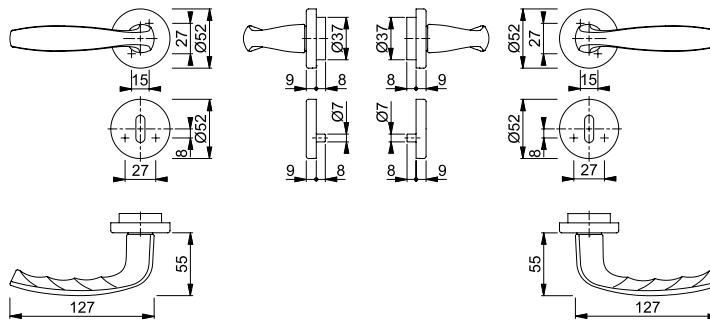

## General information

---

page 19

Quick-Fit

**New York - 1810/42FI/42FIS**

duraplus®

HOPPE aluminium handle set on rose with escutcheons for interior doors:

- Bearing: loose door handles, non-handed spring cassettes, maintenance-free slide bearing
- Connection: **HOPPE Quick-Fit connection** with HOPPE solid spindle (spindle - receiver components)
- Base: nylon
- Fixing: concealed, bolt-through, bidirectional, multi-purpose screws

Description			Keyhole	F1	F3	F4	F9	P.U.	O.C.
				Art. no.	Art. no.	Art. no.	Art. no.		
Door handle set	37-42	8		3282592	<b>3880381</b>	12028502	3290795	1	10
Bathroom/WC handle set with red-white-indicator	37-42	8 5 diag.		3290808	3880411	12028496	3290816	1	10
Description			Keyhole	F9714M Art. no.				P.U.	O.C.
Door handle set	37-42	8		11962227				1	10
Bathroom/WC handle set with red-white-indicator	37-42	8 5 diag.		11962239				1	10