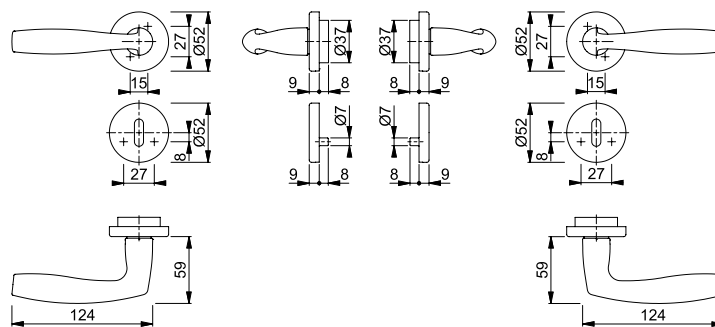

Description			Keyhole	F1	F3	F4	F9	P.U.	O.C.
				Art. no.	Art. no.	Art. no.	Art. no.		
Door handle set	37-42	8		3282592	<b>3880381</b>	12028502	3290795	1	10
Bathroom/WC handle set with red-white-indicator	37-42	8 5 diag.		3290808	3880411	12028496	3290816	1	10
Description			Keyhole	F9714M Art. no.				P.U.	O.C.
Door handle set	37-42	8		11962227				1	10
Bathroom/WC handle set with red-white-indicator	37-42	8 5 diag.		11962239				1	10

Quick-Fit

**Vitória - 1515/42FI/42FIS**

duraplus®

HOPPE aluminium handle set on rose with escutcheons for interior doors:

- Bearing: loose door handles, non-handed spring cassettes, maintenance-free slide bearing
- Connection: **HOPPE Quick-Fit connection** with HOPPE solid spindle (spindle - receiver components)
- Base: nylon
- Fixing: concealed, bolt-through, bidirectional, multi-purpose screws

Description			Keyhole	F1	F4	F9	F3	P.U.	O.C.
				Art. no.	Art. no.	Art. no.	Art. no.		
Door handle set	37-42	8		2866369	11969441	<b>2866377</b>	12178998	1	10
Bathroom/WC handle set with red-white-indicator	37-40	8 5 diag.		2866393	12179012	2866406	12179000	1	10
Description			Keyhole	F9714M Art. no.				P.U.	O.C.
Door handle set	37-42	8		12162784				1	10
Bathroom/WC handle set with red-white-indicator	37-40	8 5 diag.		12179024				1	10