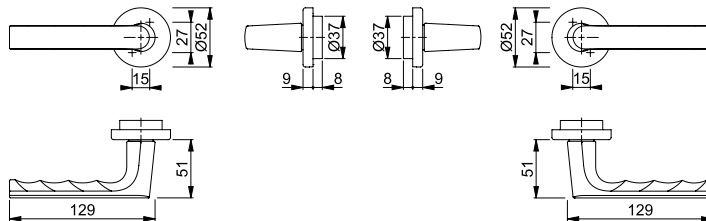

Quick-Fit

Hamburg - 1700/42FI

duraplus®

HOPPE aluminium handle set on rose without escutcheons for entrance doors:

- Bearing: loose door handles, non-handed spring cassettes, maintenance-free slide bearing
- Connection: **HOPPE Quick-Fit connection** with HOPPE solid spindle (spindle - receiver components)
- Base: nylon
- Fixing: concealed, bolt-through, bidirectional, multi-purpose screws

Description				F1	F3	F4	F9	P.U.	O.C.		
				Art. no.	Art. no.	Art. no.	Art. no.				
Door handle set without escutcheon	65-75	8		12009301	12178950	12009313	12009325	1	10		
Description				F9714M				P.U.	O.C.		
Door handle set without escutcheon	65-75	8		12187446						1	10