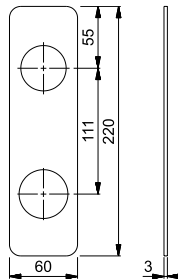

2910

duraplus®

HOPPE aluminium flat backplate for entrance doors:

- Special feature: backplate with cut-out for cylinder sleeve and cylinder ring and for handle sets on rose (to be ordered separately)

Description			Keyhole/ Distance	F1	F3	F4	F9	P.U.	O.C.
				Art. no.	Art. no.	Art. no.	Art. no.		
Backplate, piece			○ 111	613762	12180270	12009507	613793	10	40
Description			Keyhole/ Distance	F9714M				P.U.	O.C.
Backplate, piece			○ 111	12160593				10	40