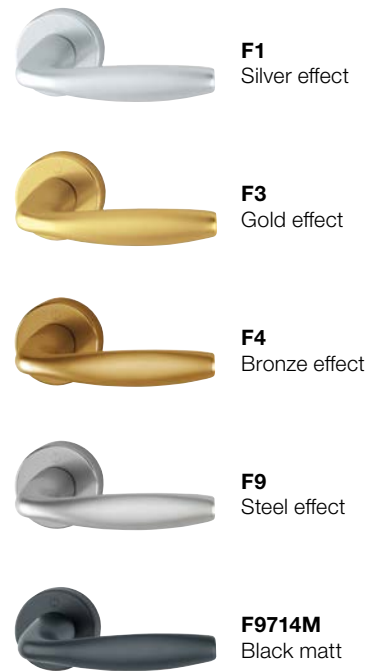

HOPPE aluminium handles – Four series in five colours

Handles from HOPPE can create new highlights for individual interior design styles. The aluminium series Hamburg, New York, Stockholm and Vitória are the ideal match for modern home furnishings.

The choice of five attractive finishes in each series makes it easy to find the right handle for every style. The familiar F1 silver effect and F9 steel effect are completed with the on-trend colours F3 gold effect, F4 bronze effect and F9714M matt black.

Black door handles are currently on trend. They are particularly impressive on dark-coloured door leaves, enhancing their modern impression in a stylish yet inconspicuous manner. These dark colour shades can lend a tone-in-tone furnishing style even more elegance.

Gold-coloured door handles perfectly match the on-trend metallic finishes of furniture and home accessories. They can also make a room feel cosy.

Our architectural fittings are extensively tested for lasting, flawless function – based on practice on the product carrier. That's why we offer a 10-year guarantee on the mechanical function of our door handles.