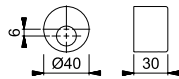

■ **990**

duraplus®

HOPPE aluminium cylinder sleeve for entrance doors:
• Fixing: with grub screw

Description		Keyhole/ Distance	F1	F3	F4	F9	P.U.	O.C.
			Art. no.	Art. no.	Art. no.	Art. no.		
Cylinder sleeve, piece			613694	12028995	12009520	613717	50	50
Description		Keyhole/ Distance	F9714M Art. no.				P.U.	O.C.
Cylinder sleeve, piece			12160605				50	50